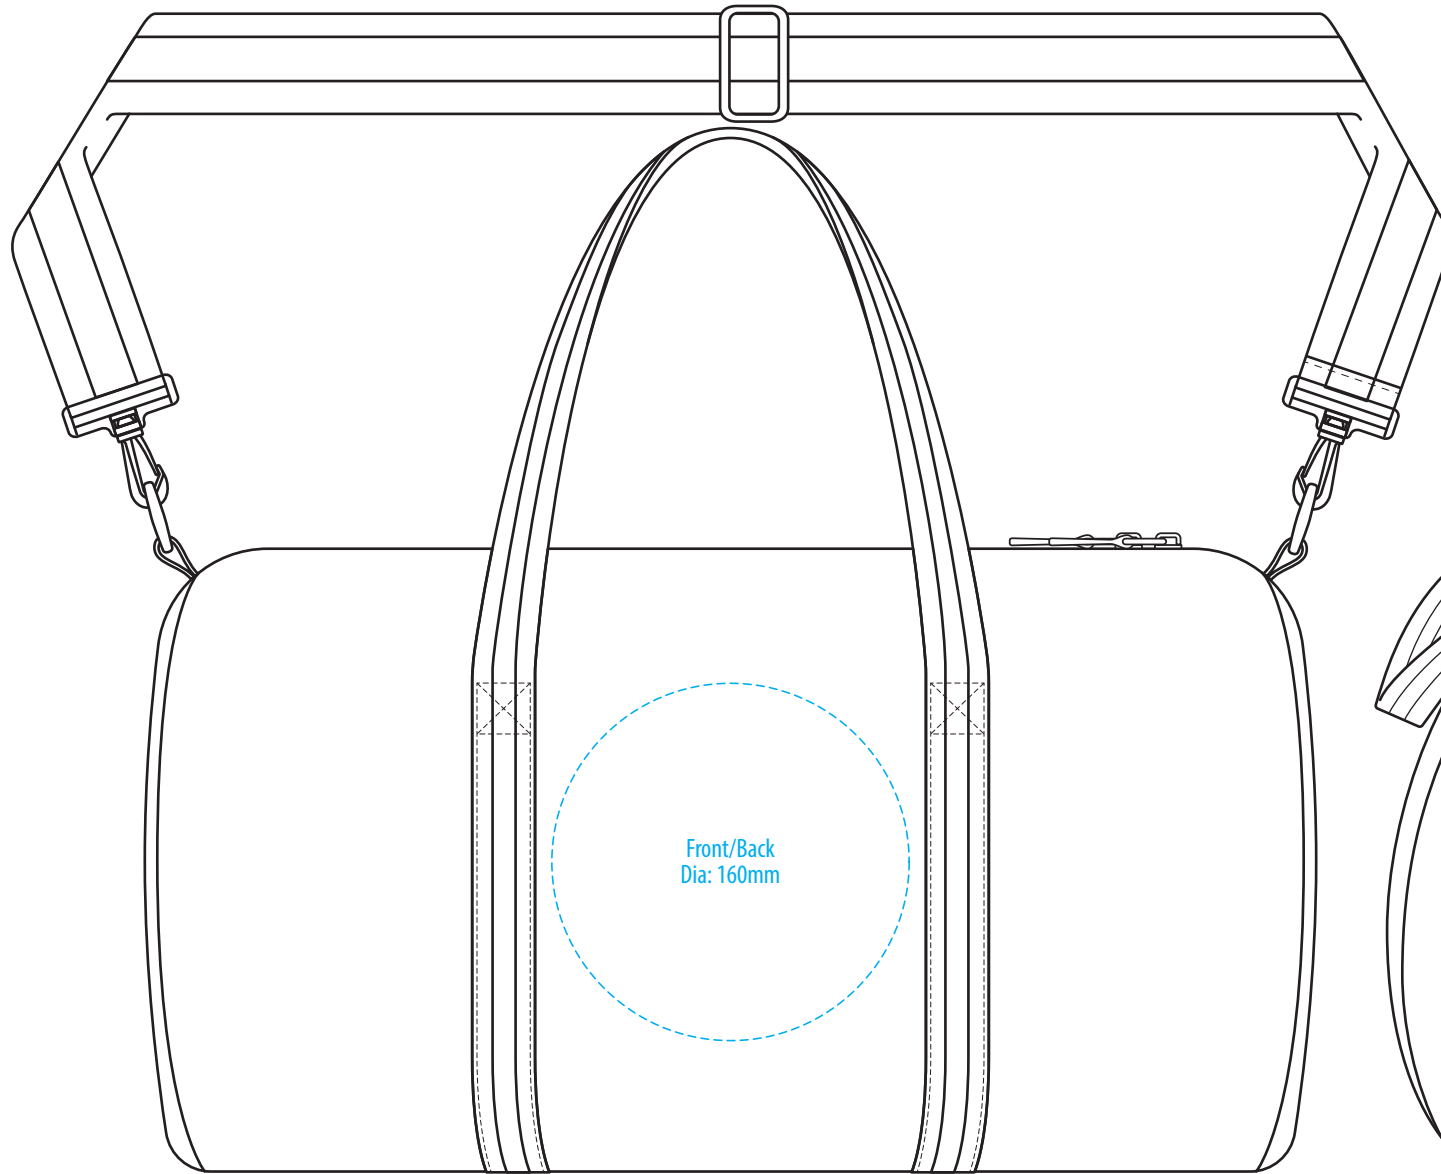

1973

FRONT

NOTE:

The maximum decoration area is a guide only and is greatly dependant on the logo shape.

EMBROIDERY / SUPASUB / SUPAETCH / SUPAFLEX