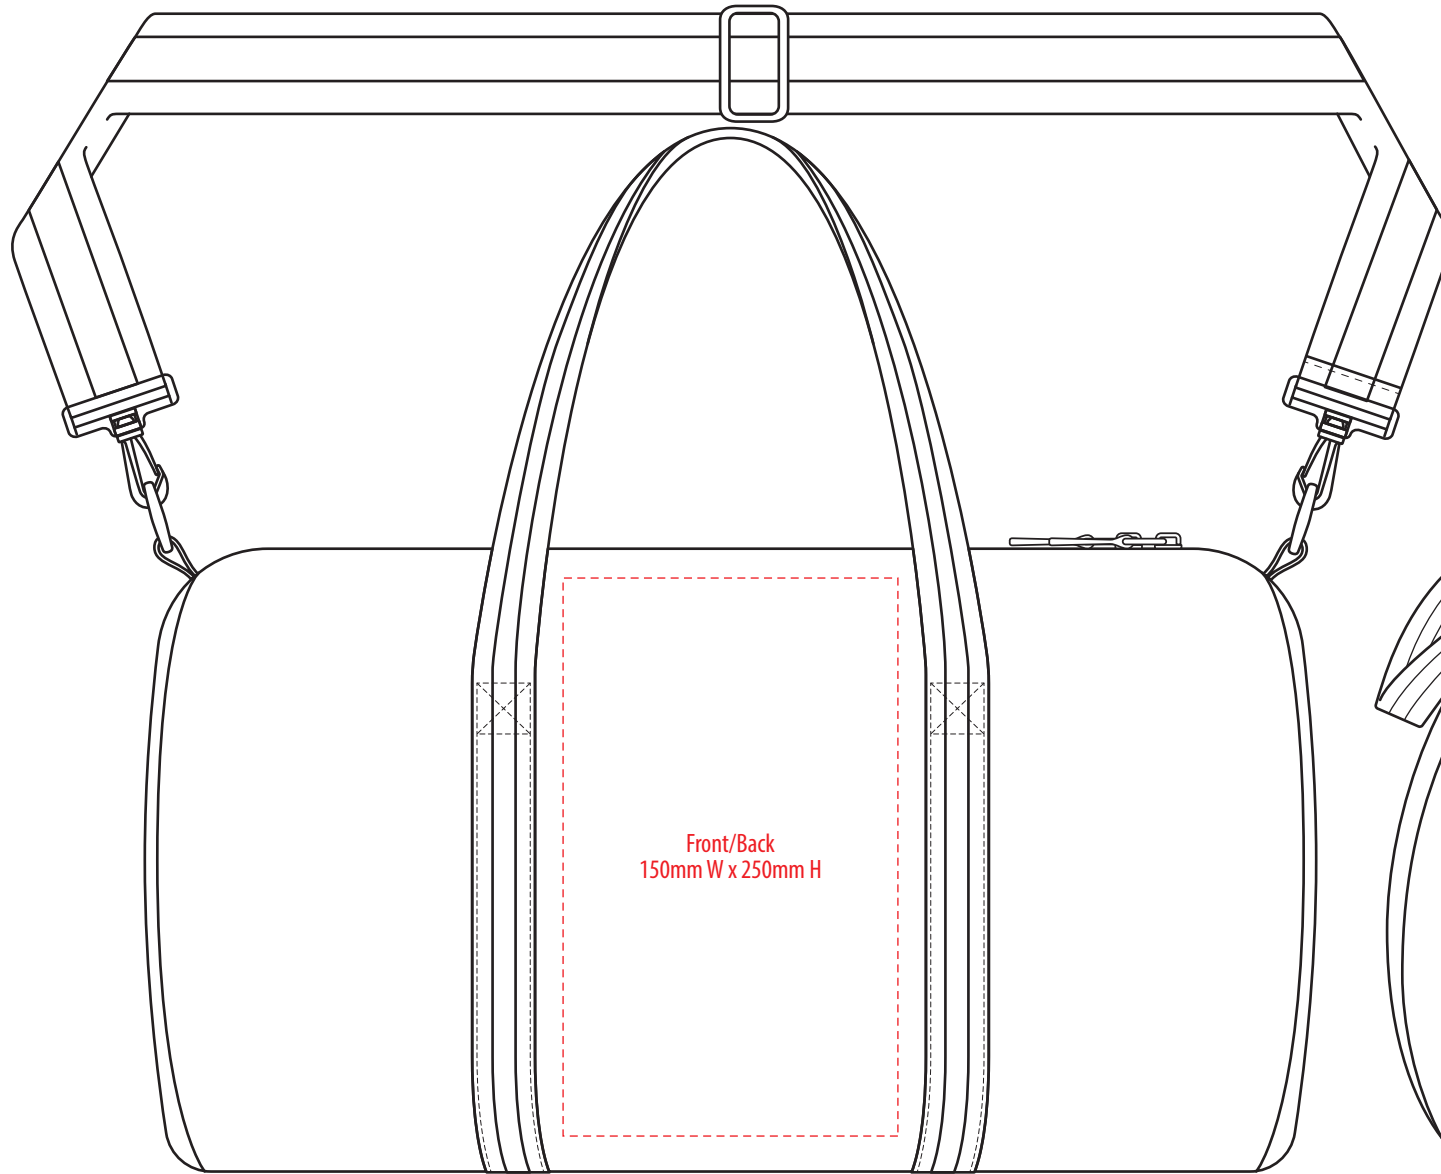

The maximum decoration area is a guide only and is greatly dependant on the logo shape.

EMBROIDERY / SUPASUB / SUPAETCH / SUPAFLEX

1973

FRONT

END

NOTE:

The maximum decoration area is a guide only and is greatly dependant on the logo shape.

SUPACLOUR

1973

FRONT

END

NOTE:

The maximum decoration area is a guide only and is greatly dependant on the logo shape.

SCREENPRINT