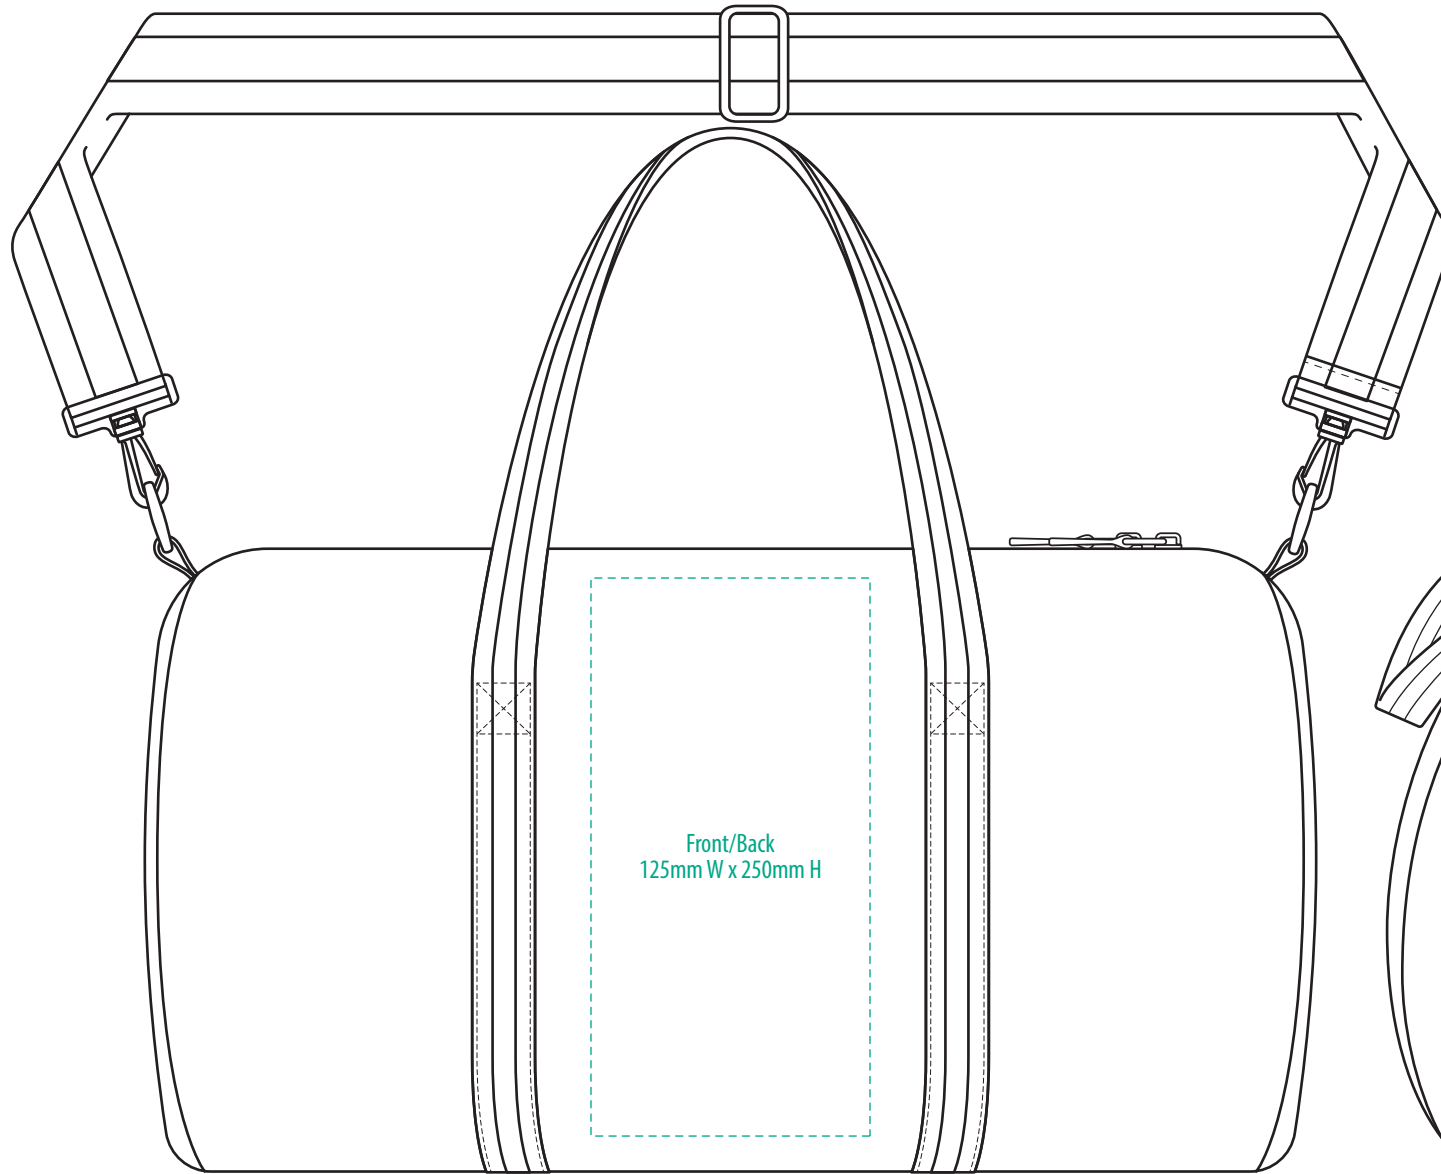

The maximum decoration area is a guide only and is greatly dependant on the logo shape.

EMBROIDERY / SUPASUB / SUPAETCH / SUPAFLEX

1973

FRONT

END

NOTE:

The maximum decoration area is a guide only and is greatly dependant on the logo shape.

SUPACLOUR

1973

FRONT

END

NOTE:

The maximum decoration area is a guide only and is greatly dependant on the logo shape.

SCREENPRINT